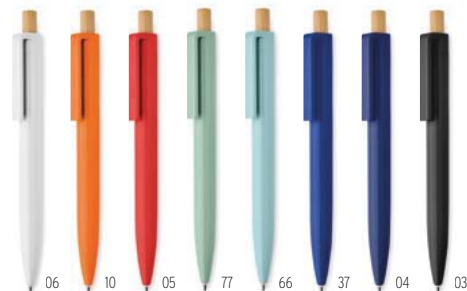

Penu MO2304

Push button ball pen in recycled ABS with bamboo push button. Blue ink. **Size** 13,4x1,5x1,1 cm **Print technique** Round screen printing ,P