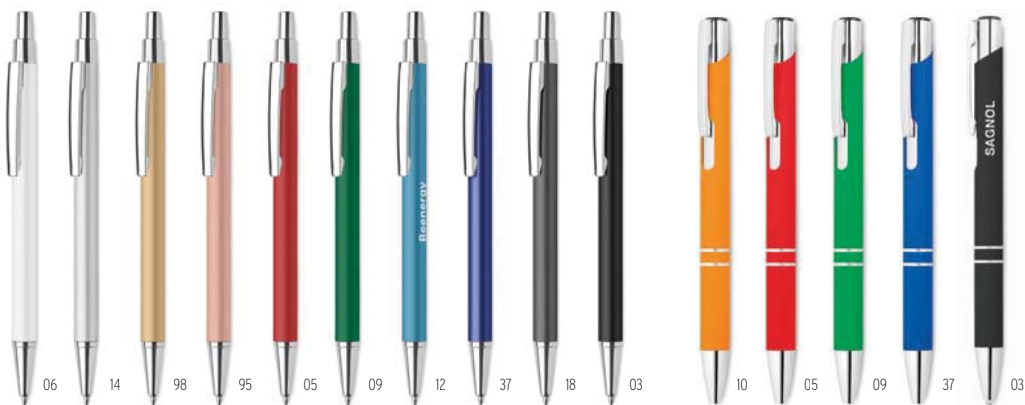

Dana MO6560

Push button ball pen in recycled aluminium. Blue ink.
Size Ø0,8x14 cm **Print technique** Pad printing,L

Aosta MO8857

Push button ball pen in rubberized finish. Blue ink. **Size** Ø1x13,5 cm **Print technique** Laser engraving