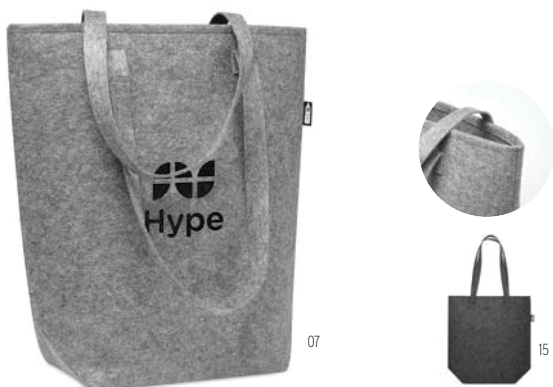

Taslo MO6185

RPET felt shopping bag. **Size** 40x15x42 cm **Print technique** Screen printing,T1,TD,TR,B