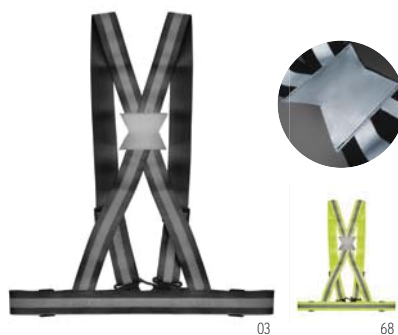

Allvisible MO6445

Adjustable 360° reflective body belt with silver stripes. For promotional use only. **Size** 51x52 cm
Print technique Screen printing,D01,DL,T1,TD,TR