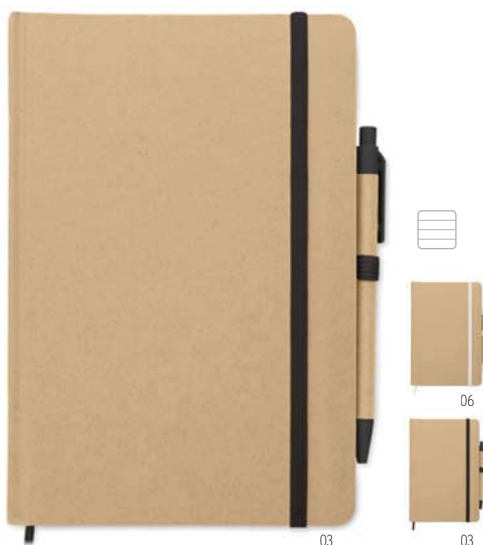

### Cartopad

MO7626

Recycled paper notebook with matching pen. Soft paper cover with pen holder. Casebound. 160 lined recycled paper pages (80 sheets). Matching push button ball pen in recycled carton and biodegradable plastic. Blue ink. **Size** 11x8,5x0,9 cm **Print technique** Pad printing