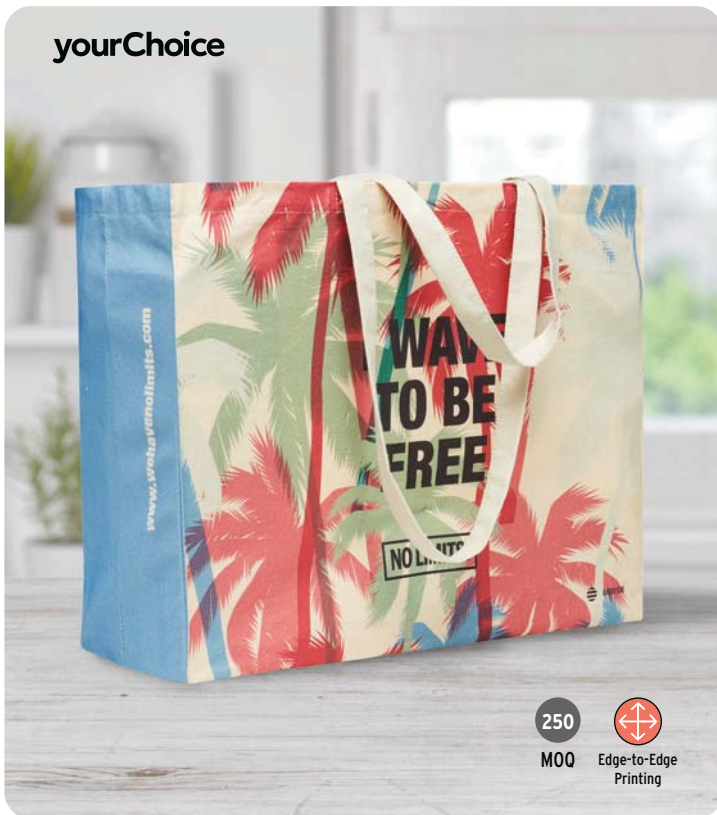

yourChoice

Allover Screen printed