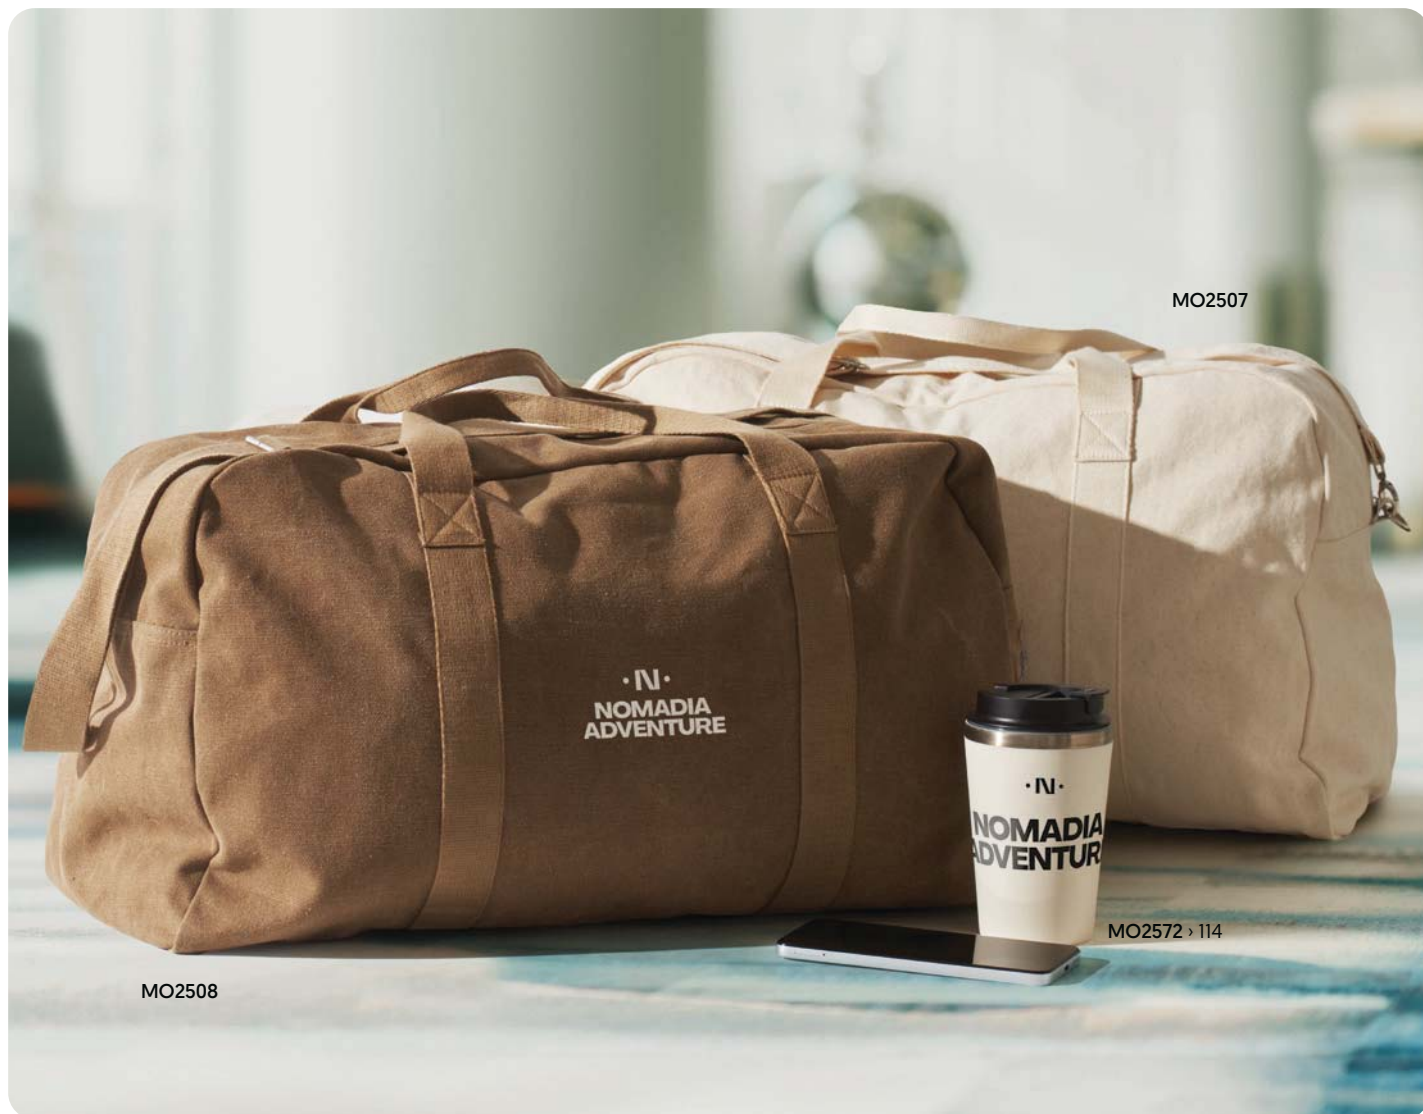

MO2507

MO2508

MO2572 · 114