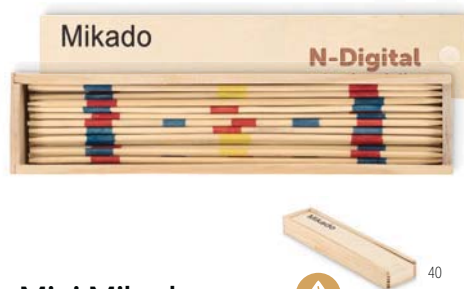

Mini Mikado MO9189

Wooden mikado set. Presented in wooden box.
Size 19x4x2 cm **Print technique** Pad printing,L,S