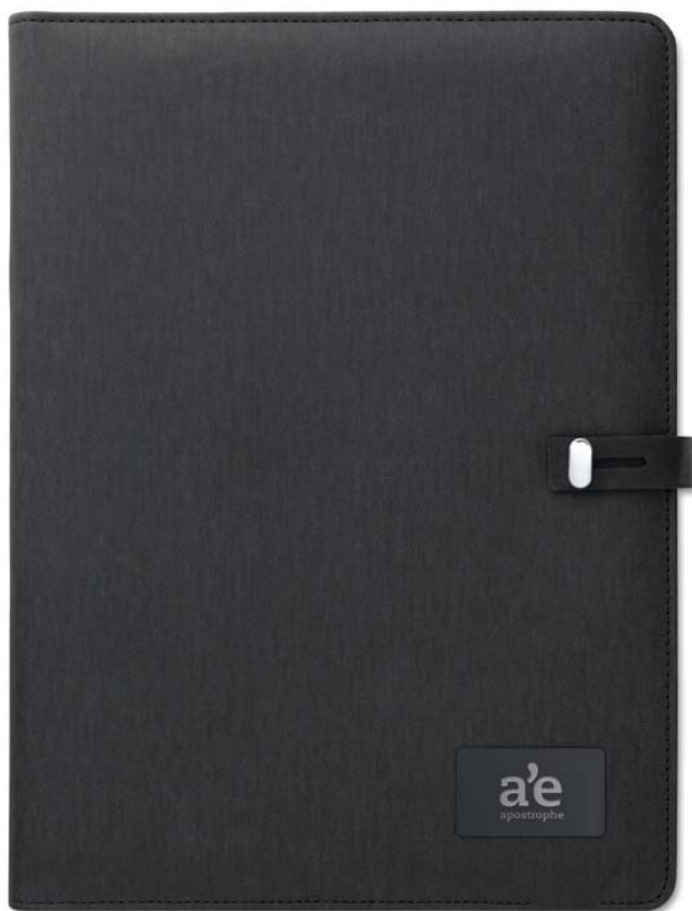

Smartfolder MO9401

A4 conference folder portfolio in linen-PU with clasp closure. DC5V/1A wireless charging. 4000 mAh power bank with a micro USB to a type C connector. 20 lined sheets notepad. Card holder. Pen holder. Black aluminium plate ideal for your logo.
Size 23x31x2 cm **Print technique** Laser engraving,T1,S,TD,TR