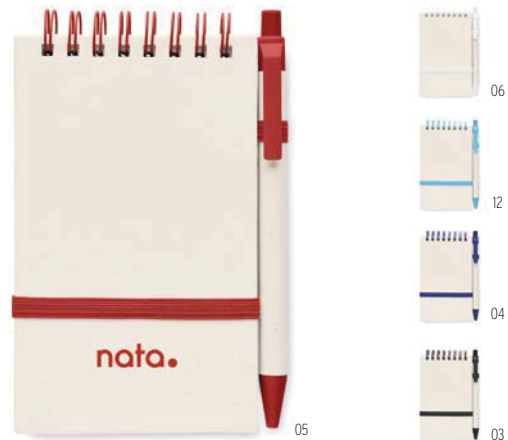

Mito Set MO6837

A6 Recycled milk cartons 70 sheet recycled lined paper notebook (70% recycled milk carton and 30% recycled paper) with matching pen. Ring bound. Matching push button ball pen. Blue ink. Elastic closure strap and pen holder. **Size** 8,2x1,2x14 cm **Print technique** Pad printing,D01,DL,B,L