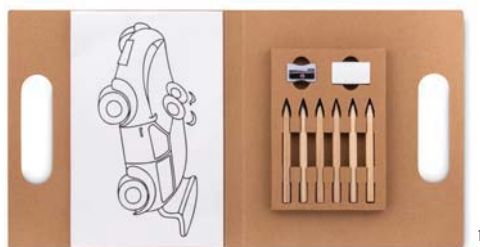

Folder2 Go MO9544
Children colouring set with 30 colouring recycled paper sheets. Includes 6 colouring pencils, sharpener and eraser.
Size 20x1,6x21 cm **Print technique** Pad printing,S,D01,DL