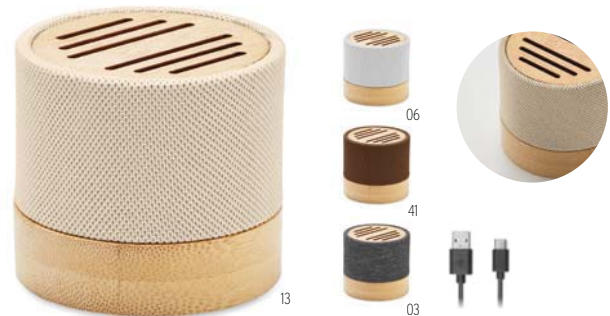

Boo! MO6847

5.0 wireless speaker in RPET casing with bamboo detail on top. 1 Rechargeable Li-ION 300 mAh battery included. Includes an SD card port and an AUX/ USB cable. Output data: 3W, 3 Ohm and 5V. Playing time approx. 3h. **Size** Ø6,1x5,3 cm **Print technique** Round screen printing ,L,P