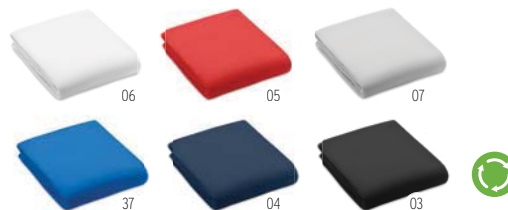

Bogda MO6805

130 gr/m² RPET polar fleece blanket. **Size** 120x150 cm **Print technique** Screen transfer,E,TR