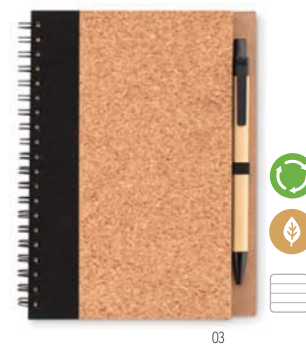

Sonora Pluscork MO9859
Cork notebook with pen. **Size** 18x13x0,7 cm
Print technique Round screen printing ,B,L,S,P