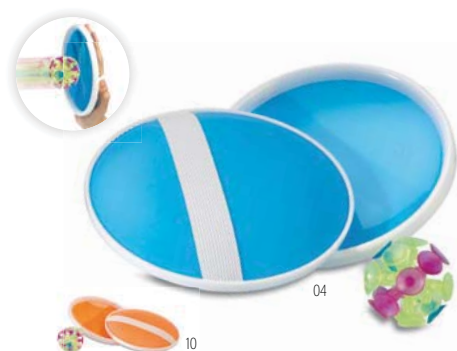

Catch&Play IT3852

Ball catch game including one suction ball and a pair of suction ball holders. **Size** Ø15x2 cm
Print technique Pad printing,DL