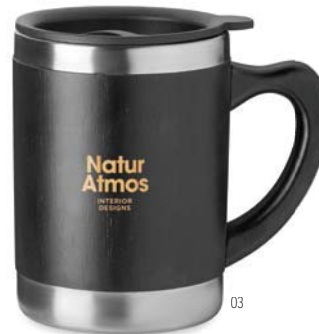

06

03

Tumbler MO2499

Double wall tumbler in recycled stainless steel (90% recycled stainless steel and 10% stainless steel) with wooden handle and sliding sip hole cover. Capacity: 350 ml. **Size** 11x14 cm **Print technique** Round screen printing,RL,L,P

85

06

03

01

Ruby MO6533

Double wall stainless steel mug with cork base and sliding sip hole cover. Capacity: 300 ml. **Size** 11,5x12,5 cm **Print technique** Round screen printing,L,P

Inari MO6934

Double wall recycled stainless steel (90% recycled stainless and 10% stainless steel) mug with sliding sip hole cover. Capacity: 300 ml. **Size** 11,5x11,3 cm **Print technique** Round screen printing,RL,L,P

Mokka MO9689

Double wall Stainless Steel mug with bamboo case and moveable drink hole. Capacity 300 ml. **Size** 11x10,5 cm **Print technique** Pad printing,L

Namib Mug MO6933

Double wall recycled stainless steel (90% recycled stainless and 10% stainless steel) mug with wooden look and sliding sip hole cover. Capacity: 300 ml. **Size** 11x11 cm **Print technique** Round screen printing,RL,L,P