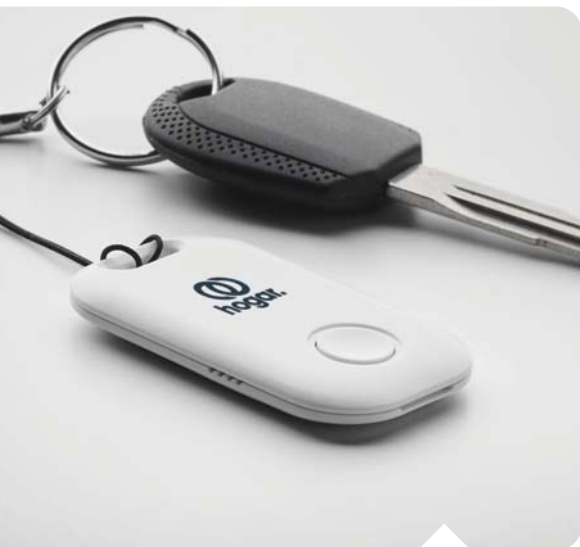

MO2277

Busca MO2277

Smart Apple Find My locator anti loss finder. Only compatible with Apple devices (iOS). The Apple Find My network is a safe and convenient way to find your compatible personal items using your Apple devices.
Size 5,4x3x0,6 cm **Print technique** Pad printing,DO1,DL

Finit MO6897

4.2 Wireless anti-loss/ key finder device made in bamboo casing. Requires a free app available in both iOS and Android. Attach the device to your bag, keys or luggage and whenever your belongings are lost the device will help you to find them. The additional features available with this item are remote shutter/selfie button and phone finder function. 1 CR2032 battery included. Range distance 35m outside/15m inside. **Size** 5,4x2,8x0,8 cm **Print technique** Pad printing,DO1,DL,L