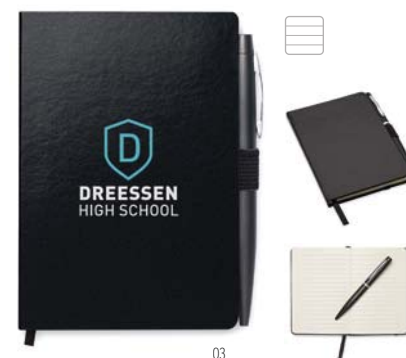

Notalux MO8109

A6 notebook with pen. Hard PU cover. Casebound. 144 lined pages (72 sheets). Matching elastic closure strap, ribbon bookmark and pen holder. Matching metal push button ball pen. Blue ink. **Size** 14,5x10x1,2 cm **Print technique** Pad printing,S,B,L