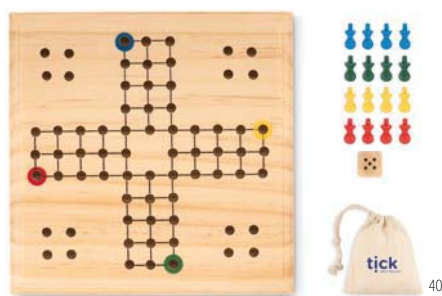

Ludo MO6110

Wooden Ludo game. Presented in cotton pouch. **Size** 12x12x1,5 cm
Print technique Pad printing,DO1,DL,L,S,T1,TD,TR