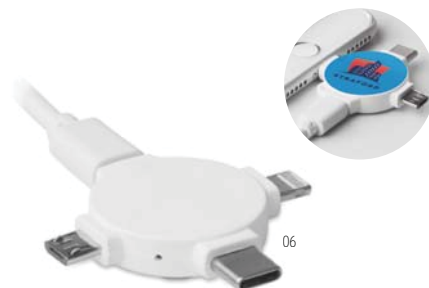

Ligo Cable MO9654

3-in-1 charging cable with 3 different connectors, micro-USB, type-c and double sided connector. Suitable for iOS and Android devices. Ideal for full colour personalisation. **Size** 04,4x0,7 cm **Print technique** Pad printing,PD,DO1,DL