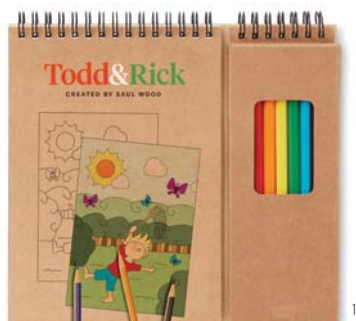

Colopad MO8769
Colouring set with 24 pages 6 of which have pictures to colour in and 18 blank pages. Includes 8 colouring pencils.
Size 21,5x18,5x1 cm **Print technique** Screen printing