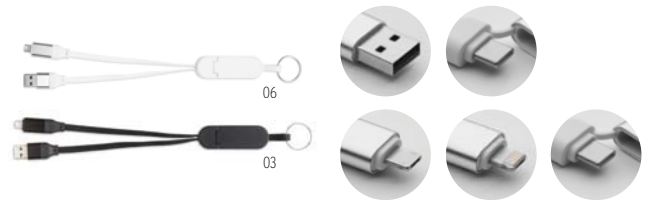

Cabo MO2443

60W cable in recycled ABS casing with keyring and phone stand. Input: 2-in-1 Type-C and Type-A. Output: Type-C and micro-B (2-in-1 pin). Cable length: 26 cm. **Size** 2,1x1,1x27,5 cm **Print technique** Pad printing,DL,D01