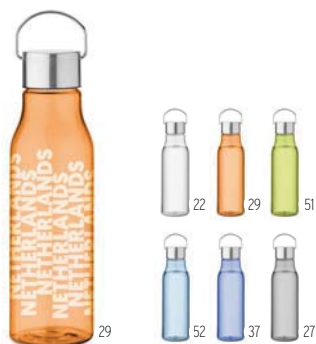

Vernal MO6976
Drinking bottle in RPET which is BPA free and stainless steel cap with lid handle. Leak free. Capacity: 600 ml. **Size** Ø6x23 cm **Print technique** Round screen printing,RD,PL