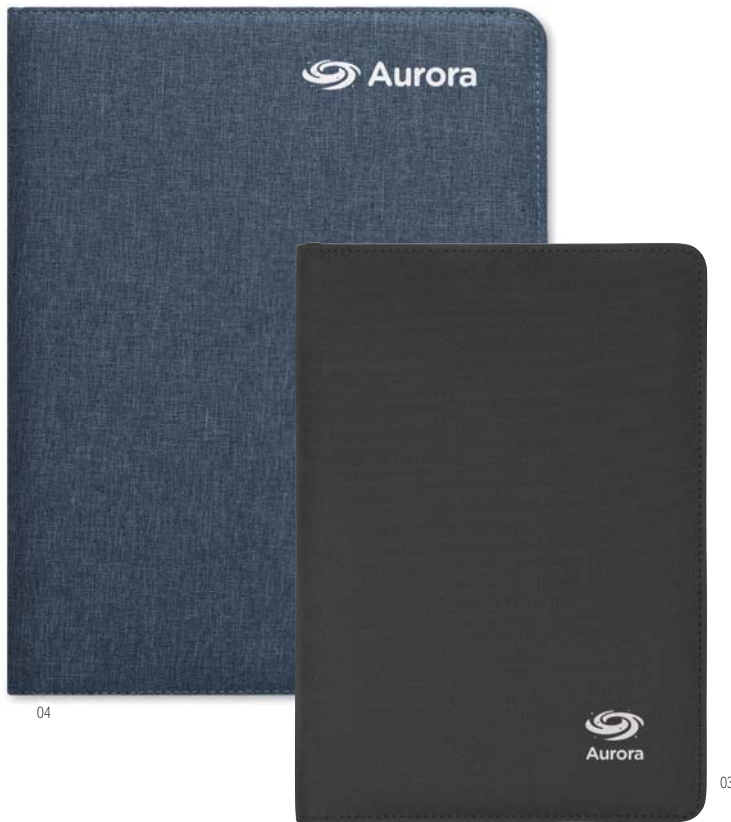

Casove MO6487 ●

A4 conference folder with RPET cover. 20 lined bamboo paper sheets notepad. Shaped inner pocket. 2 card holders. Pen holder. **Size** 24,3x31,2x1,4 cm **Print technique** Screen transfer,S,TD,TR

Folio MO2569 ●

A5 portfolio in 2 tone 300D RPET. Replaceable A5 notepad. 40 white lined bamboo paper pages (20 sheets). Pen holder. Cardholders inner side and one big compartment. **Size** 17x1,3x24 cm **Print technique** Screen printing,T1,TD,TR